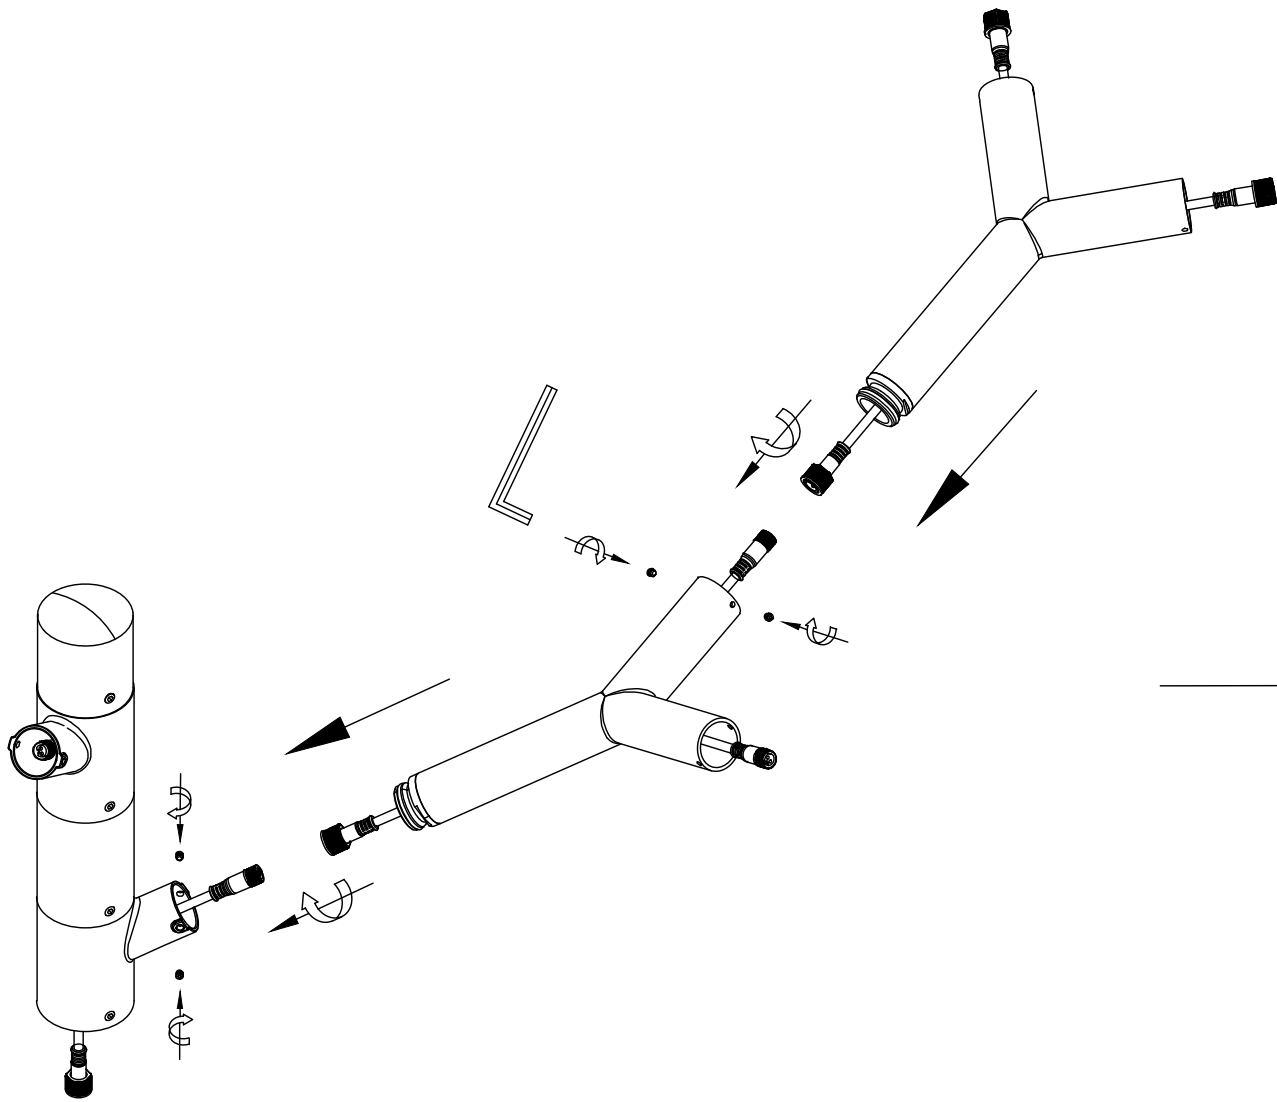

## TOL-JOSHUA-BR&TOL-JOSHUA-BK 9-Branch Tree of Light - 225W - 3000K/4000K/5000K

X 1

X 1

X 2

# X 3

TOL-Y

3.

X 9

TOL-BRANCH-25W-3CCT

# 4.

x1

x1

x1

TOL-DRIVER-220W

x1

4-M14

177