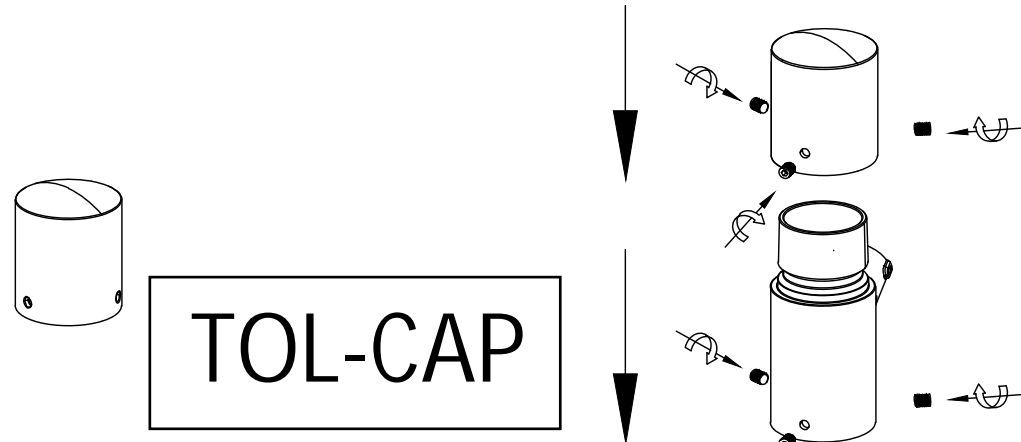

## TOL-JOSHUA-BR&TOL-JOSHUA-BK 9-Branch Tree of Light - 225W - 3000K/4000K/5000K

X 1

X 1

X 2